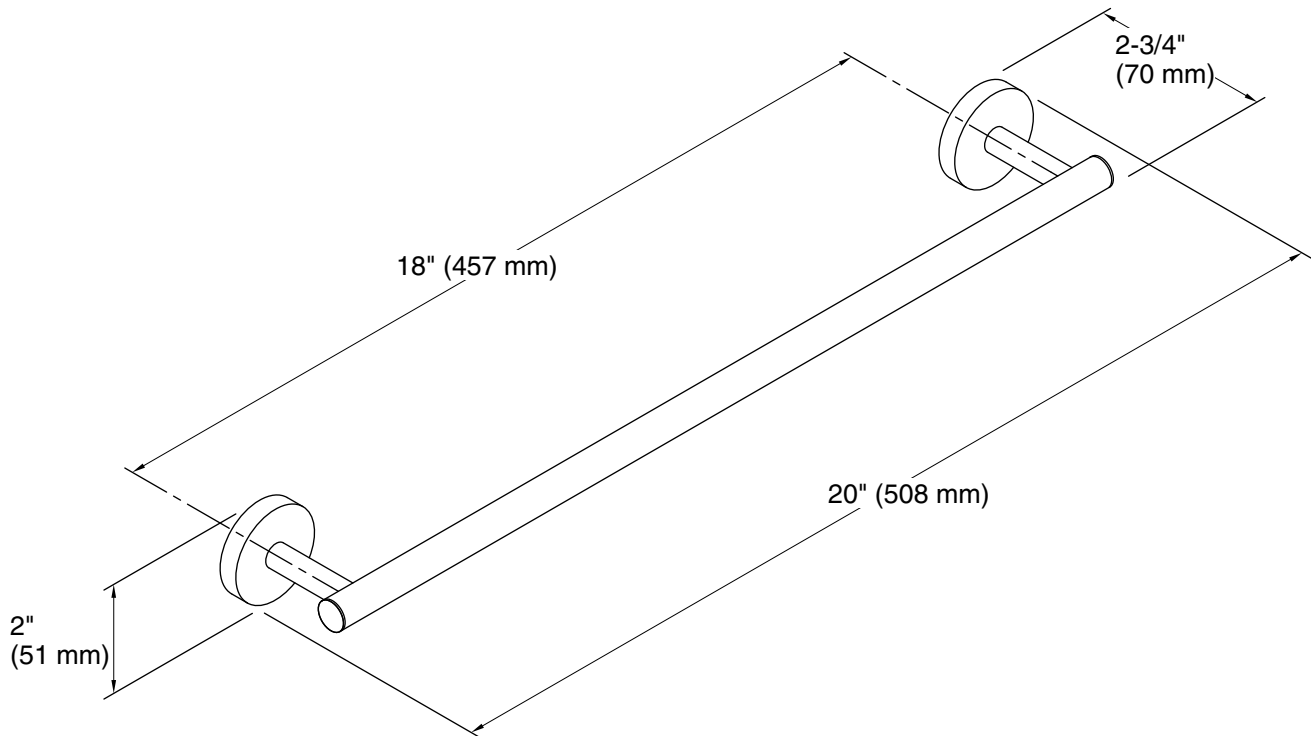

Technical Information

All product dimensions are nominal.

Installation Type: Wall-mount

Material: Brass

Notes

Install this product according to the installation instructions.

CAUTION: Risk of personal injury. Do not install these products in any area where they are likely to be used inadvertently as a grab bar or support bar. These products are not designed or intended for use as a grab bar or support bar.